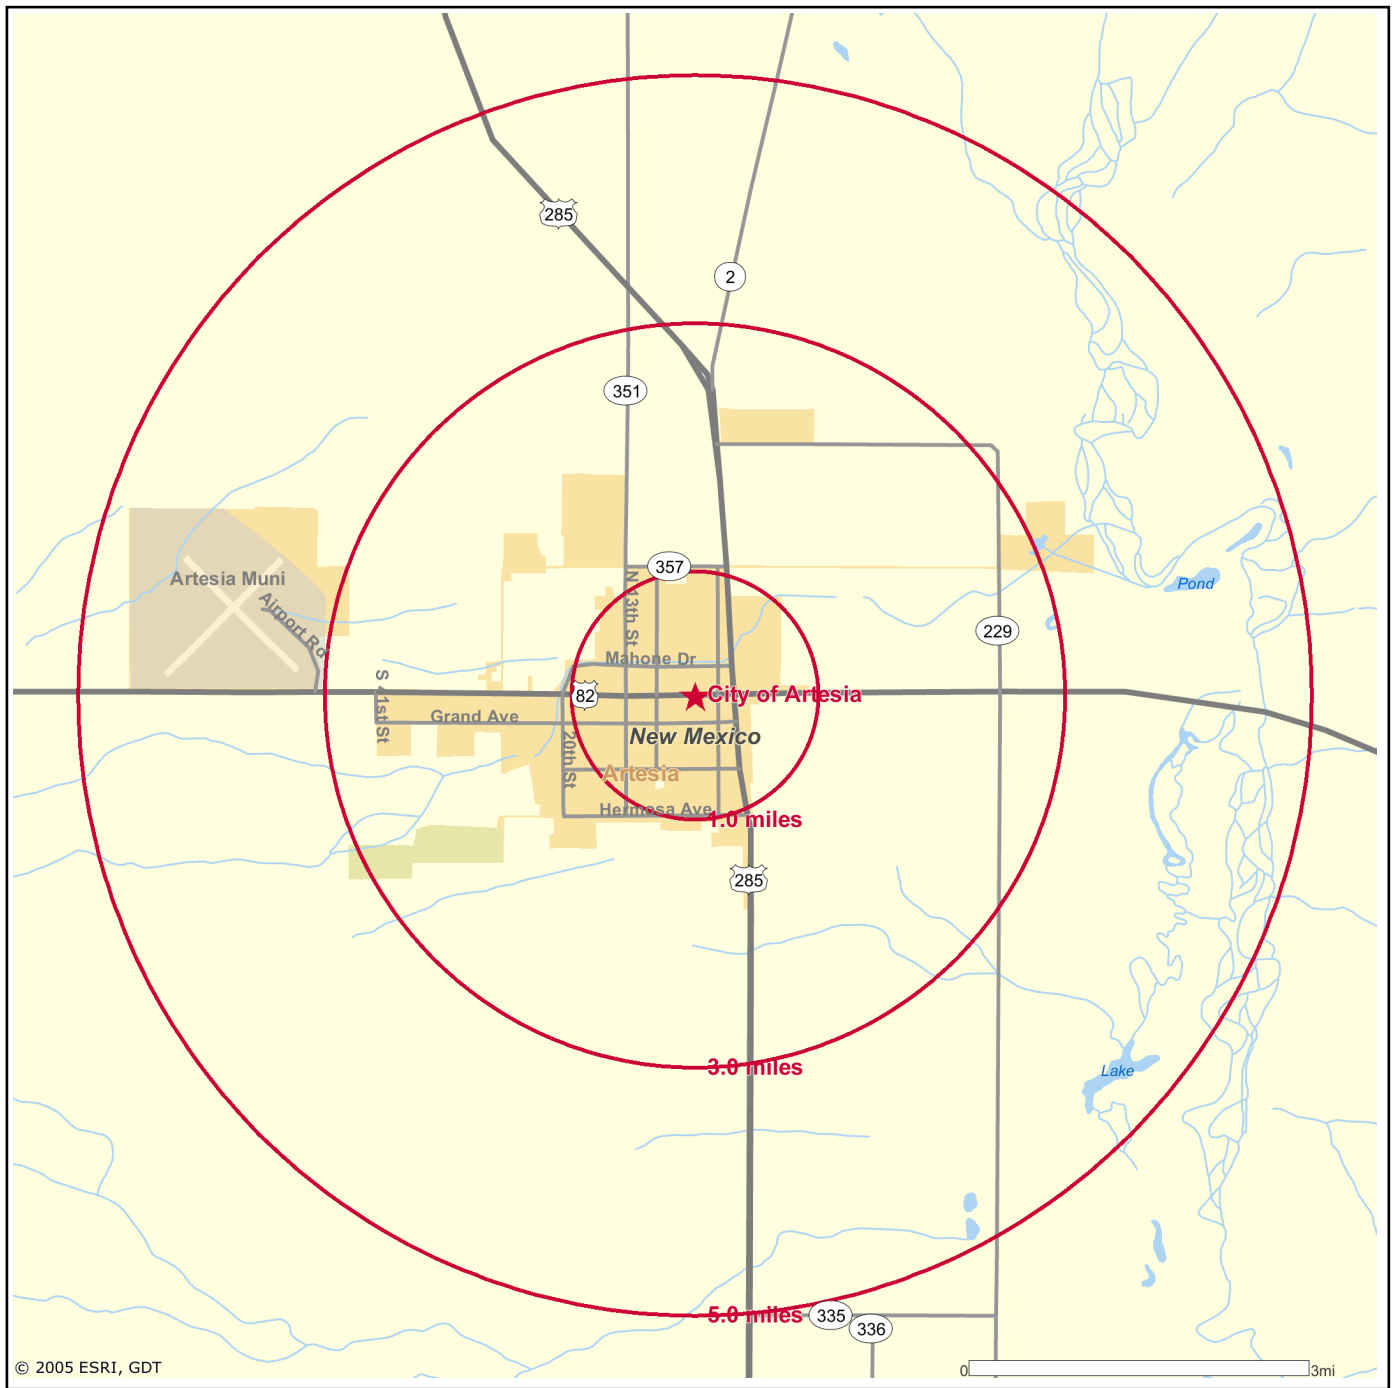

Site Map

Prepared by Artesia Chamber of Commerce
April 22, 2005

Latitude: 32.8422
Longitude: -104.4033

Business Information Solutions